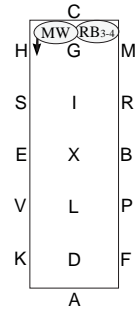

It is movements 6&7, the text was right but the movement was drawn wrong. I have found out today, that some riders have ridden the movement wrong and have lost marks. Even though the text and movement was different, some riders did not pick it up.

6.

C Rein back 3-4 steps (or
one horse's length)
CH Medium walk

7.

HP Change the rein in free
walk on a long rein

Max Marks
10

Max Marks
10 x 2